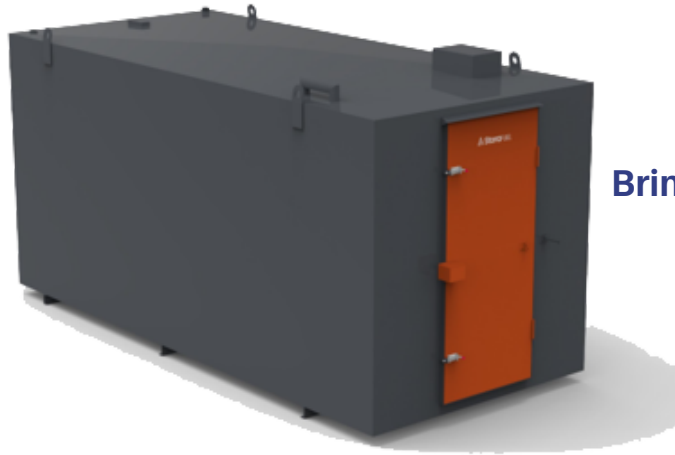

Model:

YADIS3600

3500 LITRE STEEL BUNDED STATIC DIESEL DISPENSER

Brimful Capacity: 3920 L
Useable Fuel: 3625 L

Length	Width	Height	Weight
1970 mm	1830 mm	2000 mm	802 kg (empty)

Tank and Bund

- The inner tank provides the required storage area, the outer tank forms the required bund, with capacity for 110% of the total liquid being stored. Constructed out of mild steel.

Finish

- Main Tank - RAL 7015 Grey
- Door - RAL 2001 Orange
- Other colours can be requested

Compliance

- This tank is made in accordance with BS799pt5.

Standard Specifications

- Security cabinet - front mounted
- Lockable cabinet swing door
- 2" fill point inside cabinet, c/w lever ball valve & non return valve
- 2" vent
- Clock face float contents gauge
- Bund gauge port
- Overfill alarm (battery powered)
- Mounted on full width bearers